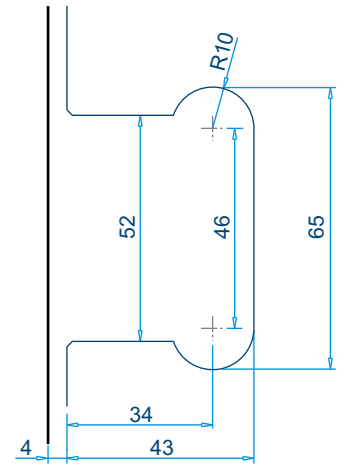

EC 610S

Shower Hinge Wall to glass with mount plate ■
SS316 ■

Ord Nr. : M26730

Accessories to be ordered separately.

Accessories

Fisher Anchor S5
Ord Nr. M10508

CSK Allen Screw M5X50
Ord Nr. M50305

Tools

Tools

ALLEN 2

ALLEN 4

ALLEN 5

EC 640

Shower Hinge Lock ■
SS316 ■

Ord Nr. : M50307

Glass Cutout