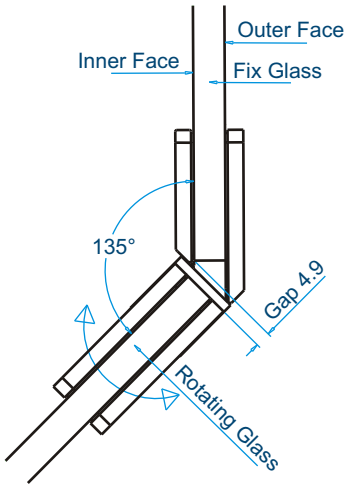

EC 610S

Shower Hinge Wall to glass with mount plate ■
SS316 ■

Ord Nr. : M26730

Accessories to be ordered separately.

Accessories

Fisher Anchor S5
Ord Nr. M10508

CSK Allen Screw M5X50
Ord Nr. M50305

Tools

ALLEN 2

ALLEN 4

ALLEN 5

EC 620

Shower Hinge Glass to Glass ■
SS316 ■

Ord Nr. : M13229

Accessories

Tools

ALLEN 2

ALLEN 4

ALLEN 5

EC 630

Shower Hinge 135° ■

SS316 ■

Ord Nr. : M19520

Plan with Flat Edge Glass