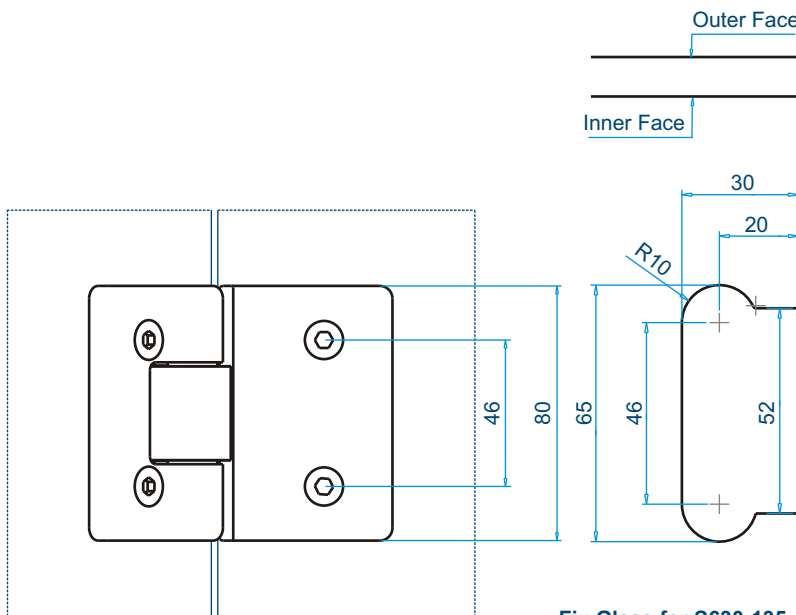

**Fix Glass for S630-135
with Flat Edge Glass
Not Recommended (Option 2)**