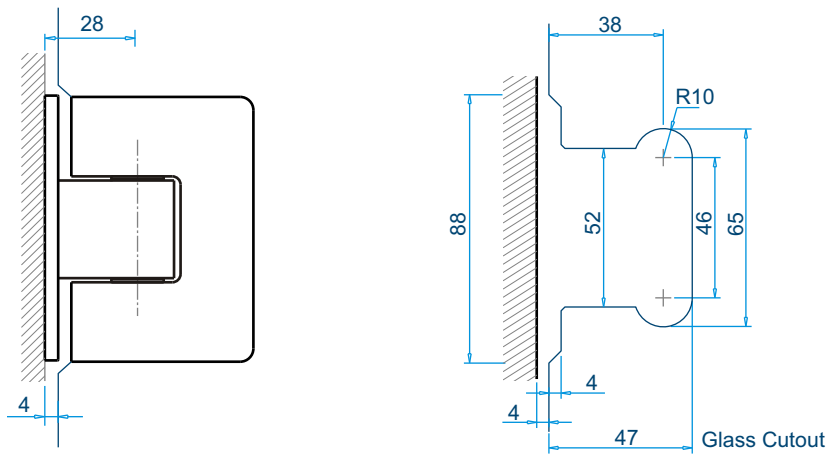

- Made from SS316 using special precision casting methods.
- These fittings are offered in excellent brush as well as mirror polished finishes.
- The design of these fittings offers high on side adjustment possibilities.
- Special mounting possibilities and to add to all low cost.
- These fittings can be very easily used in applications using smaller panels on patch fittings.

EC 610

EC 610S

EC 620

EC 630

EC 640

EC 610

Shower Hinge Wall to glass ■
SS316 ■

Ord Nr. : M10052

EC 610S

Shower Hinge Wall to glass with mount plate ■
SS316 ■

Ord Nr. : M26730

Accessories to be ordered separately.

Accessories

Fisher Anchor S5
Ord Nr. M10508

CSK Allen Screw M5X50
Ord Nr. M50305

Tools