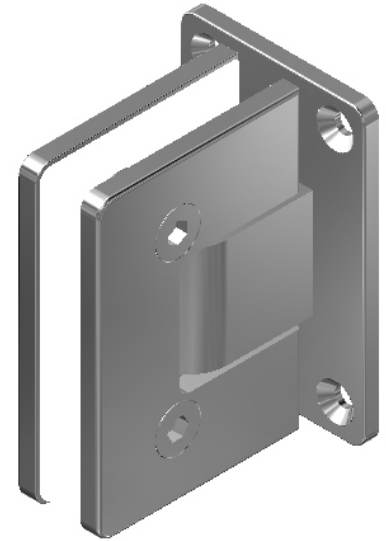

- Made from SS316 using special precision casting methods.
- These fittings are offered in excellent brush as well as mirror polished finishes.
- The design of these fittings offers high on side adjustment possibilities.
- Special mounting possibilities and to add to all low cost.
- These fittings can be very easily used in applications using smaller panels on patch fittings.

EC 610

EC 610S

EC 620

EC 630

EC 640

EC 610

Shower Hinge Wall to glass ■
SS316 ■

Ord Nr. : M10052

EC 610S

Shower Hinge Wall to glass with mount plate ■
SS316 ■

Ord Nr. : M26730

Accessories to be ordered separately.

Accessories

Fisher Anchor S5
Ord Nr. M10508

CSK Allen Screw M5X50
Ord Nr. M50305

Tools