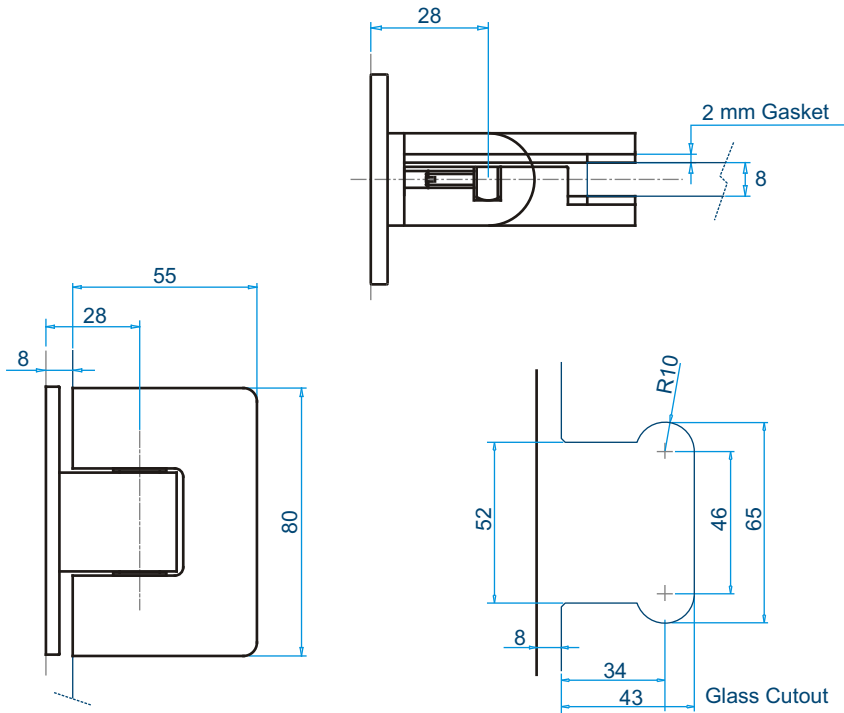

EC 610

EC 610S

EC 620

EC 630

EC 640

EC 610

Shower Hinge Wall to glass ■
SS316 ■

Ord Nr. : M10052

EC 610S

Shower Hinge Wall to glass with mount plate ■
SS316 ■

Ord Nr. : M26730

Accessories to be ordered separately.

Accessories

Fisher Anchor S5
Ord Nr. M10508

CSK Allen Screw M5X50
Ord Nr. M50305

Tools