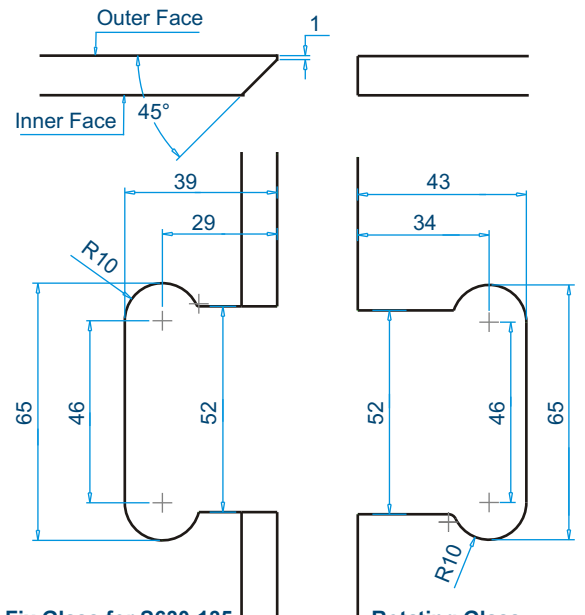

**Fix Glass for S630-135
with Mitered Glass
(Option 1)**

**Rotating Glass
for S630-135**

Accessories

Tools