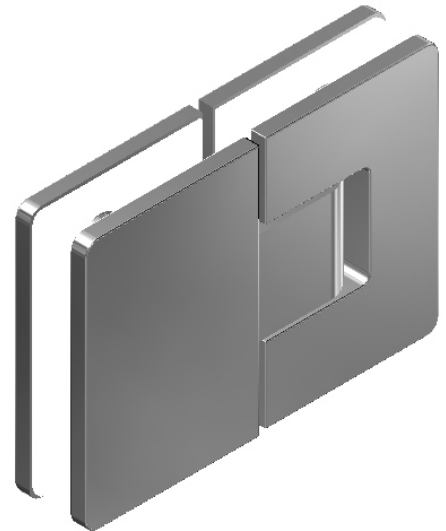

- Made from SS316 using special precision casting methods.
- These fittings are offered in excellent brush as well as mirror polished finishes.
- The design of these fittings offers high on side adjustment possibilities.
- Special mounting possibilities and to add to all low cost.
- These fittings can be very easily used in applications using smaller panels on patch fittings.

EC 610S

Shower Hinge Wall to glass with mount plate ■
SS316 ■

Ord Nr. : M26730

Accessories to be ordered separately.

Accessories

Fisher Anchor S5
Ord Nr. M10508

CSK Allen Screw M5X50
Ord Nr. M50305

Tools

ALLEN 2

ALLEN 4

ALLEN 5

EC 620

Shower Hinge Glass to Glass ■
SS316 ■

Ord Nr. : M13229

Accessories

Tools