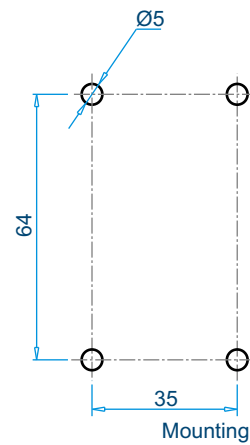

EC 610S

Shower Hinge Wall to glass with mount plate ■
SS316 ■

Ord Nr. : M26730

Accessories to be ordered separately.

Accessories

Fisher Anchor S5
Ord Nr. M10508

CSK Allen Screw M5X50
Ord Nr. M50305

Tools