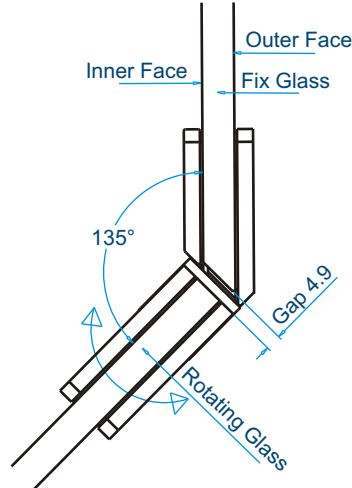

EC 610S

Shower Hinge Wall to glass with mount plate ■
SS316 ■

Ord Nr. : M26730

Accessories to be ordered separately.

Accessories

Fisher Anchor S5
Ord Nr. M10508

CSK Allen Screw M5X50
Ord Nr. M50305

Tools

ALLEN 2

ALLEN 4

ALLEN 5

EC 620

Shower Hinge Glass to Glass ■
SS316 ■

Ord Nr. : M13229

Accessories

Tools

ALLEN 2

ALLEN 4

ALLEN 5

EC 630

Shower Hinge 135° ■

SS316 ■

Ord Nr. : M19520

Plan with Flat Edge Glass