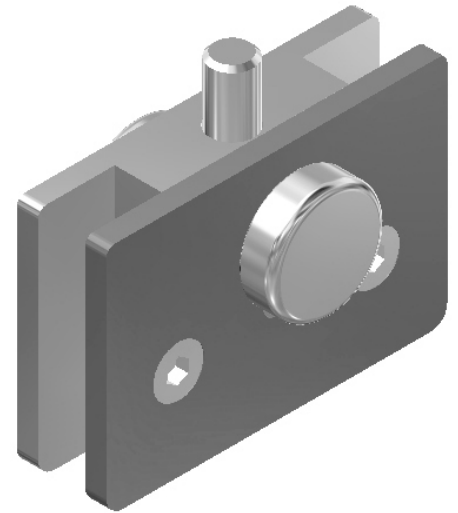

- Made from SS316 using special precision casting methods.
- These fittings are offered in excellent brush as well as mirror polished finishes.
- The design of these fittings offers high on side adjustment possibilities.
- Special mounting possibilities and to add to all low cost.
- These fittings can be very easily used in applications using smaller panels on patch fittings.

EC 610

EC 610S

EC 620

EC 630

EC 640

EC 610

Shower Hinge Wall to glass ■
SS316 ■

Ord Nr. : M10052

EC 610S

Shower Hinge Wall to glass with mount plate ■
SS316 ■

Ord Nr. : M26730

Accessories to be ordered separately.

Accessories

Fisher Anchor S5
Ord Nr. M10508

CSK Allen Screw M5X50
Ord Nr. M50305

Tools

Tools

ALLEN 2

ALLEN 4

ALLEN 5

EC 640

Shower Hinge Lock ■
SS316 ■

Ord Nr. : M50307

Glass Cutout