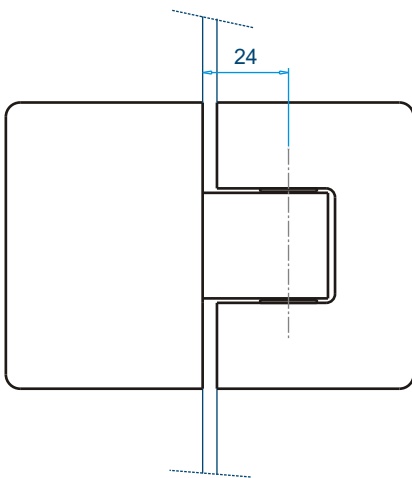

EC 610S

Shower Hinge Wall to glass with mount plate ■
SS316 ■

Ord Nr. : M26730

Accessories to be ordered separately.

Accessories

Fisher Anchor S5
Ord Nr. M10508

CSK Allen Screw M5X50
Ord Nr. M50305

Tools

ALLEN 2

ALLEN 4

ALLEN 5

EC 620

Shower Hinge Glass to Glass ■
SS316 ■

Ord Nr. : M13229

Accessories

Tools

ALLEN 2

ALLEN 4

ALLEN 5

EC 630

Shower Hinge 135° ■

SS316 ■

Ord Nr. : M19520

Plan with Flat Edge Glass