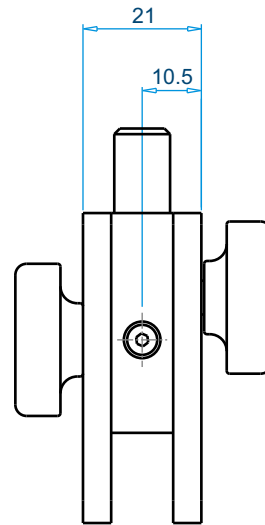

EC 610S

Shower Hinge Wall to glass with mount plate ■
SS316 ■

Ord Nr. : M26730

Accessories to be ordered separately.

Accessories

Fisher Anchor S5
Ord Nr. M10508

CSK Allen Screw M5X50
Ord Nr. M50305

Tools

Tools

ALLEN 2

ALLEN 4

ALLEN 5

EC 640

Shower Hinge Lock ■
SS316 ■

Ord Nr. : M50307

Glass Cutout