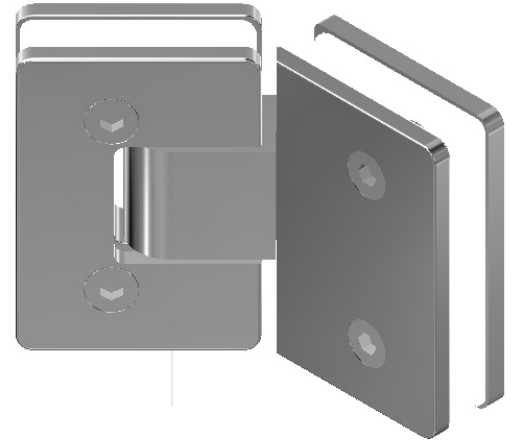

**Fix Glass for S630-135
with Flat Edge Glass
Not Recommended (Option 2)**