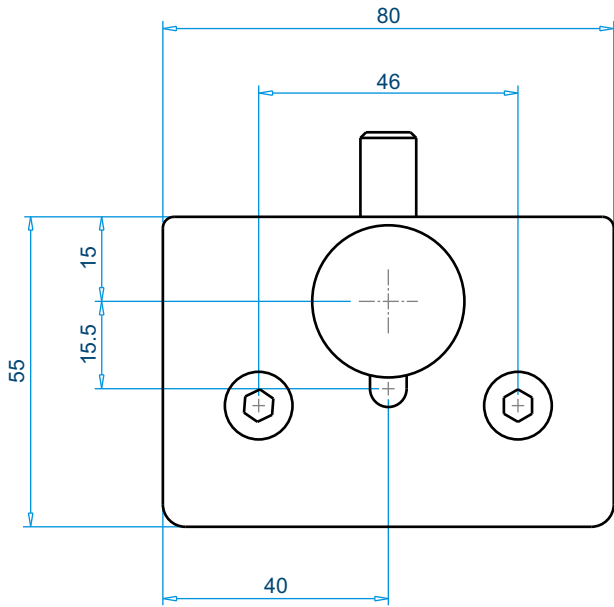

EC 610S

Shower Hinge Wall to glass with mount plate ■
SS316 ■

Ord Nr. : M26730

Accessories to be ordered separately.

Accessories

Fisher Anchor S5
Ord Nr. M10508

CSK Allen Screw M5X50
Ord Nr. M50305

Tools

Tools

ALLEN 2

ALLEN 4

ALLEN 5

EC 640

Shower Hinge Lock ■
SS316 ■

Ord Nr. : M50307

Glass Cutout