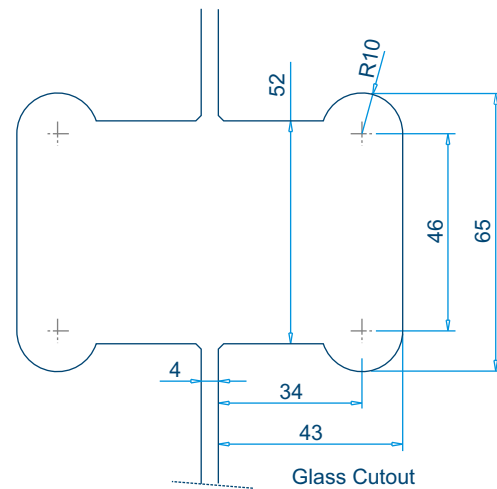

EC 610S

Shower Hinge Wall to glass with mount plate ■
SS316 ■

Ord Nr. : M26730

Accessories to be ordered separately.

Accessories

Fisher Anchor S5
Ord Nr. M10508

CSK Allen Screw M5X50
Ord Nr. M50305

Tools

ALLEN 2

ALLEN 4

ALLEN 5

EC 620

Shower Hinge Glass to Glass ■
SS316 ■

Ord Nr. : M13229

Accessories

Tools

ALLEN 2

ALLEN 4

ALLEN 5

EC 630

Shower Hinge 135° ■

SS316 ■

Ord Nr. : M19520

Plan with Flat Edge Glass