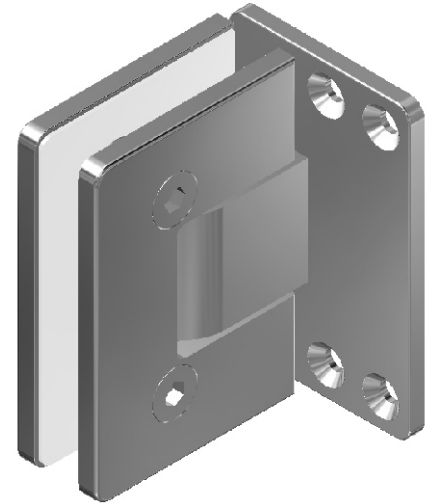

- Made from SS316 using special precision casting methods.
- These fittings are offered in excellent brush as well as mirror polished finishes.
- The design of these fittings offers high on side adjustment possibilities.
- Special mounting possibilities and to add to all low cost.
- These fittings can be very easily used in applications using smaller panels on patch fittings.

EC 610

EC 610S

EC 620

EC 630

EC 640

EC 610

Shower Hinge Wall to glass ■
SS316 ■

Ord Nr. : M10052

Accessories to be ordered separately.

Accessories

Fisher Anchor S5
Ord Nr. M10508

CSK Allen Screw M5X50
Ord Nr. M50305

Tools

ALLEN 2

ALLEN 4

ALLEN 5

EC 610S

Shower Hinge Wall to glass with mount plate ■
SS316 ■

Ord Nr. : M26730

Accessories to be ordered separately.

Accessories

Fisher Anchor S5
Ord Nr. M10508

CSK Allen Screw M5X50
Ord Nr. M50305

Tools