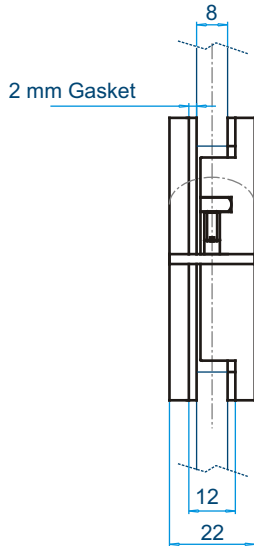

EC 610S

Shower Hinge Wall to glass with mount plate ■
SS316 ■

Ord Nr. : M26730

Accessories to be ordered separately.

Accessories

Fisher Anchor S5
Ord Nr. M10508

CSK Allen Screw M5X50
Ord Nr. M50305

Tools

ALLEN 2

ALLEN 4

ALLEN 5

EC 620

Shower Hinge Glass to Glass ■
SS316 ■

Ord Nr. : M13229

Accessories

Tools

ALLEN 2

ALLEN 4

ALLEN 5

EC 630

Shower Hinge 135° ■

SS316 ■

Ord Nr. : M19520

Plan with Flat Edge Glass