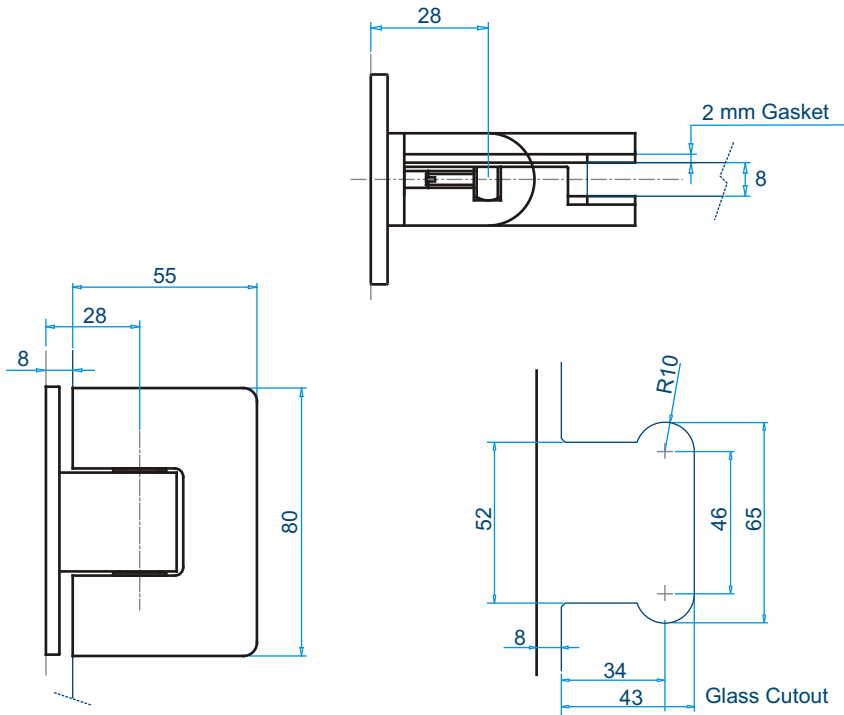

- Made from SS316 using special precision casting methods.
- These fittings are offered in excellent brush as well as mirror polished finishes.
- The design of these fittings offers high on side adjustment possibilities.
- Special mounting possibilities and to add to all low cost.
- These fittings can be very easily used in applications using smaller panels on patch fittings.

EC 610

EC 610S

EC 620

EC 630

EC 640

EC 610

Shower Hinge Wall to glass ■
SS316 ■

Ord Nr. : M10052

EC 610S

Shower Hinge Wall to glass with mount plate ■
SS316 ■

Ord Nr. : M26730

Accessories to be ordered separately.

Accessories

Fisher Anchor S5
Ord Nr. M10508

CSK Allen Screw M5X50
Ord Nr. M50305

Tools