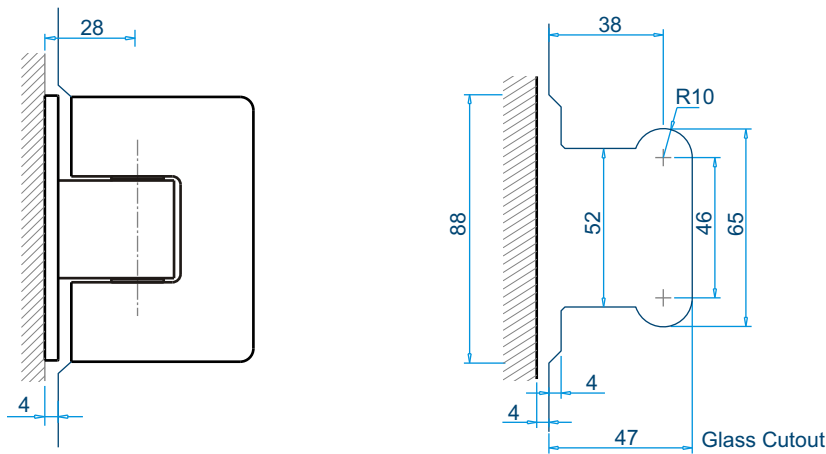

EC 610

EC 610S

EC 620

EC 630

EC 640

EC 610

Shower Hinge Wall to glass ■
SS316 ■

Ord Nr. : M10052

EC 610S

Shower Hinge Wall to glass with mount plate ■
SS316 ■

Ord Nr. : M26730

Accessories to be ordered separately.

Accessories

Fisher Anchor S5
Ord Nr. M10508

CSK Allen Screw M5X50
Ord Nr. M50305

Tools